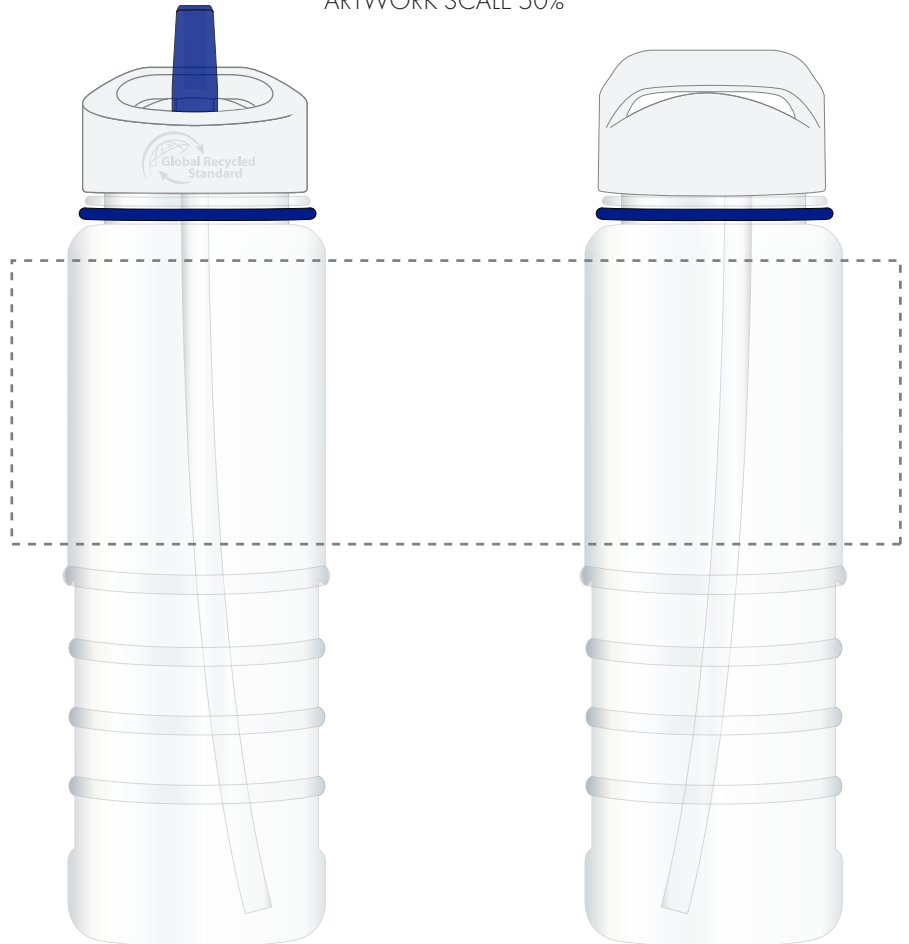

Your Ref:	Quantity:	Product Code: MG8606
Our Ref:	Version: 1	Product Colour: ROYAL BLUE

PRINTING CONCERNS:**PRODUCT INFO: LOGO MAY NOT LINE UP TO SIPPER**

Please note that this product has Sustainability Markings that are not visible from this perspective

We stock this item in the following colours

**PANTONE REFERENCE(S)**

 Full colour printing

ARTWORK SCALE 50%

Product Image for visualisation
- colours may vary

Logos will be directly opposite
Logos will NOT be directly opposite

The dashed line is to demonstrate print area and will not appear on your printed item

PLEASE NOTE:

- All colours including print and product are for visual purposes only and should not be regarded as the actual colour of the product and print.
- Some products may vary from batch to batch and may differ from previous orders.
- The colour and texture of a product can also have an effect on the final print colour.
- By approving this order we accept that you understand these terms.